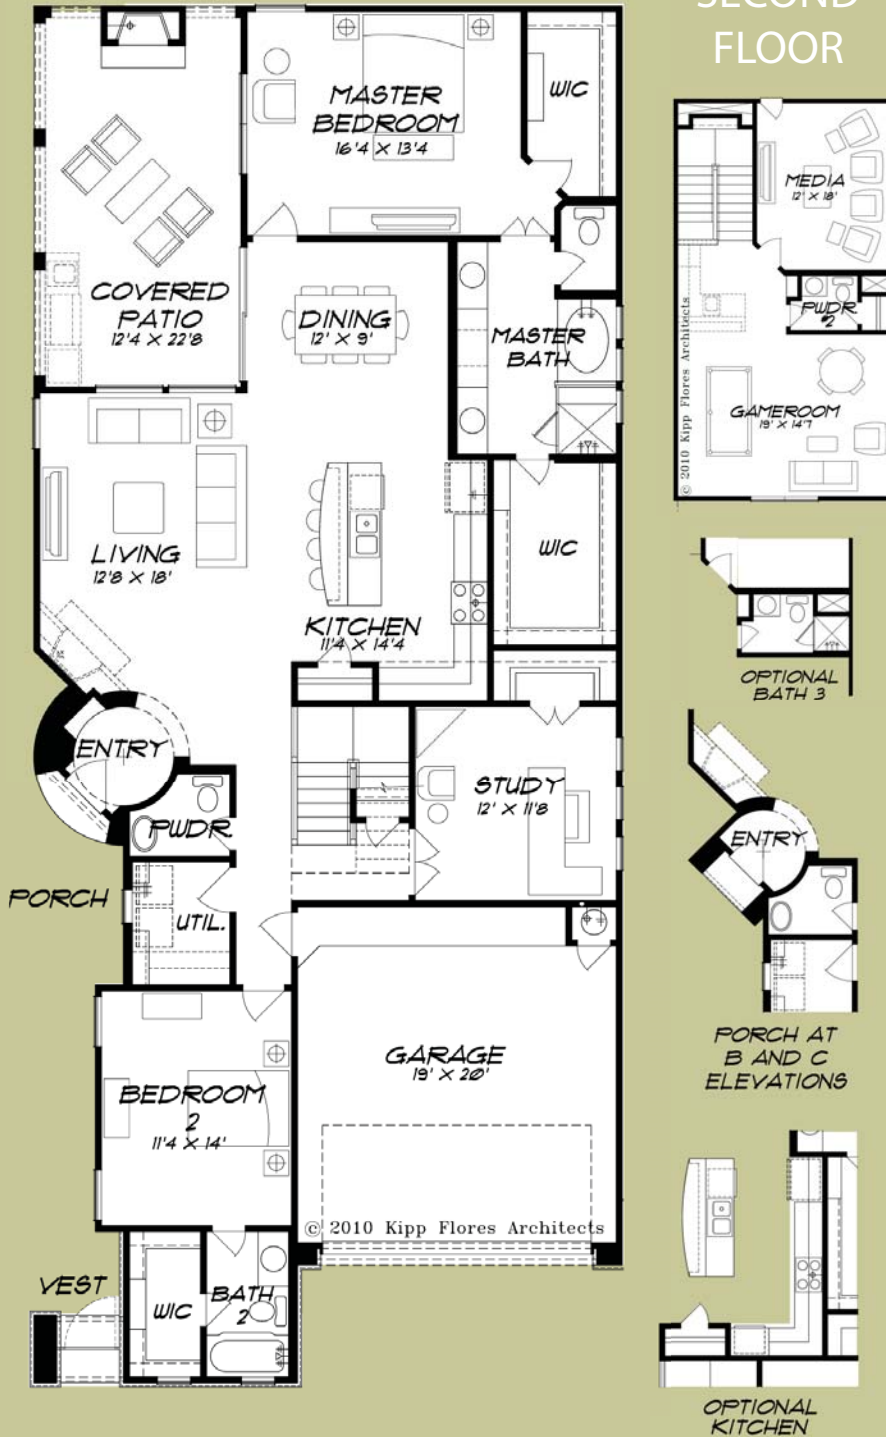

# The Versailles

## SECOND FLOOR

- 2 Story, Master Down
- 2 Bedrooms + Study
- 2 Full Baths & 2 Powder Baths (option to make 1 powder a 3rd Full Bath)
- Approx. 2517 square feet
- Media Room, Game Room, & Wet Bar
- Huge Outdoor Patio w/ Fireplace Optional Outdoor Kitchen
- Rotunda Entry

Staying true to its name, the Versailles is truly palatial! With fun-filled features inside and out, this garden home is an entertainer's dream.