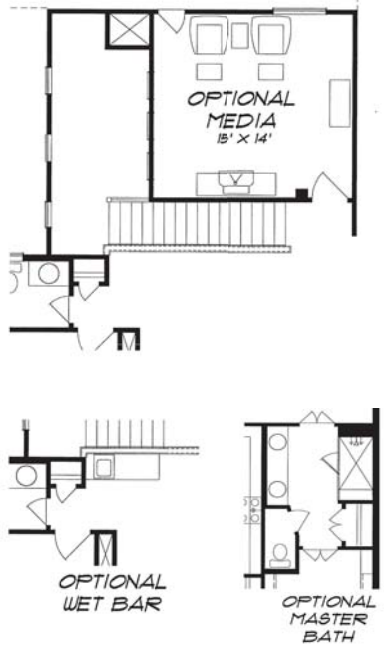

The Bellingrath

FIRST FLOOR

Approx. 2410 sq. ft.
 3 Bedroom, 3 Bath
 Game Room
 Optional Media Room
 Covered front and back porches
 Private Courtyard
 Outdoor Fireplace

OPTIONS

SECOND FLOOR

The Bellingrath boasts a dramatic two-story entry opening to a full study. Master and one guest room down with a wonderful upstairs space featuring a huge game room and another very spacious bedroom.