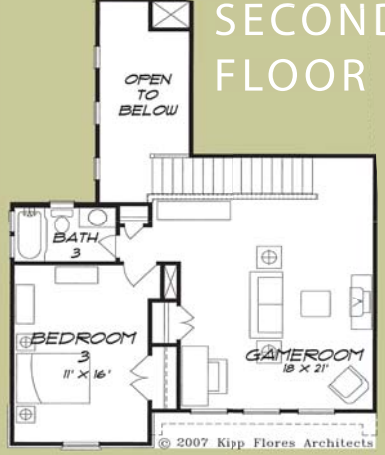

The Bellingrath

FIRST FLOOR

Approx. 2410 sq. ft.
 3 Bedroom, 3 Bath
 Game Room
 Optional Media Room
 Covered front and back porches
 Private Courtyard
 Outdoor Fireplace

OPTIONS

SECOND FLOOR

The Bellingrath boasts a dramatic two-story entry opening to a full study. Master and one guest room down with a wonderful upstairs space featuring a huge game room and another very spacious bedroom.