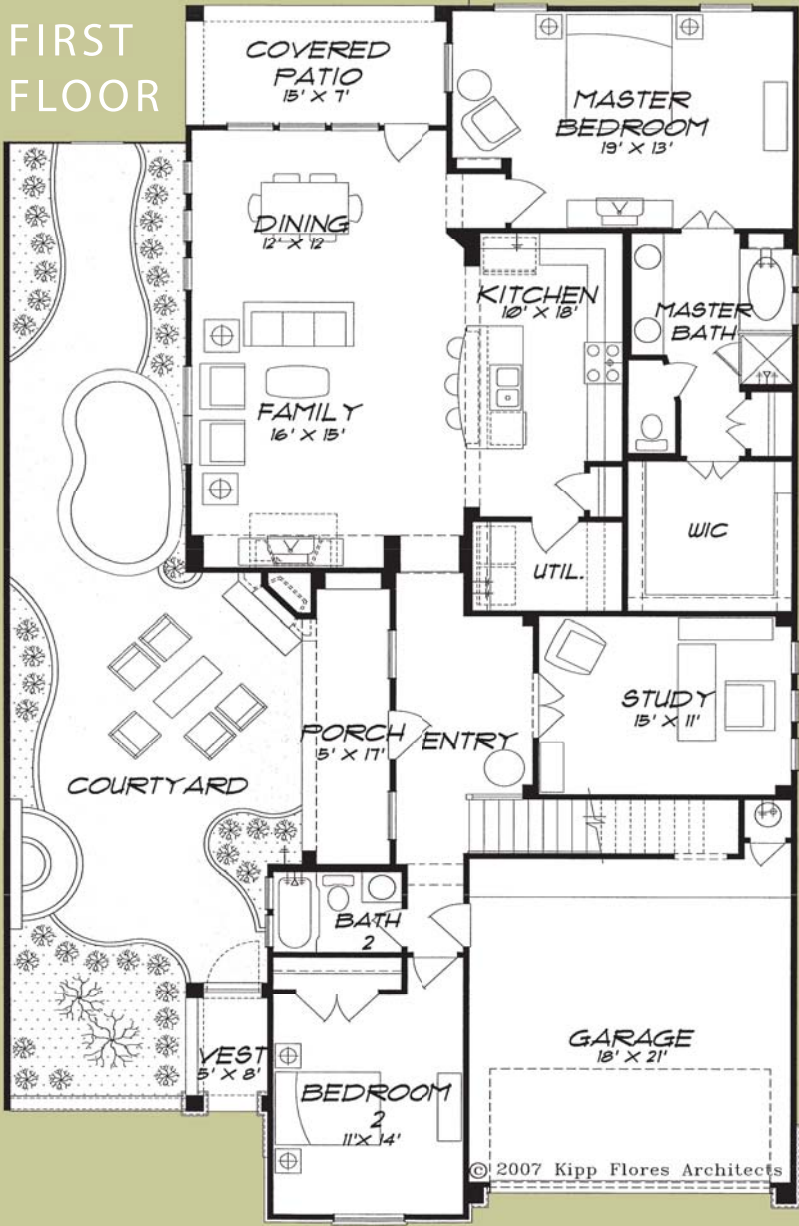

The Bellingrath

FIRST FLOOR

Approx. 2410 sq. ft.
 3 Bedroom, 3 Bath
 Game Room
 Optional Media Room
 Covered front and back porches
 Private Courtyard
 Outdoor Fireplace

OPTIONS

SECOND FLOOR

The Bellingrath boasts a dramatic two-story entry opening to a full study. Master and one guest room down with a wonderful upstairs space featuring a huge game room and another very spacious bedroom.